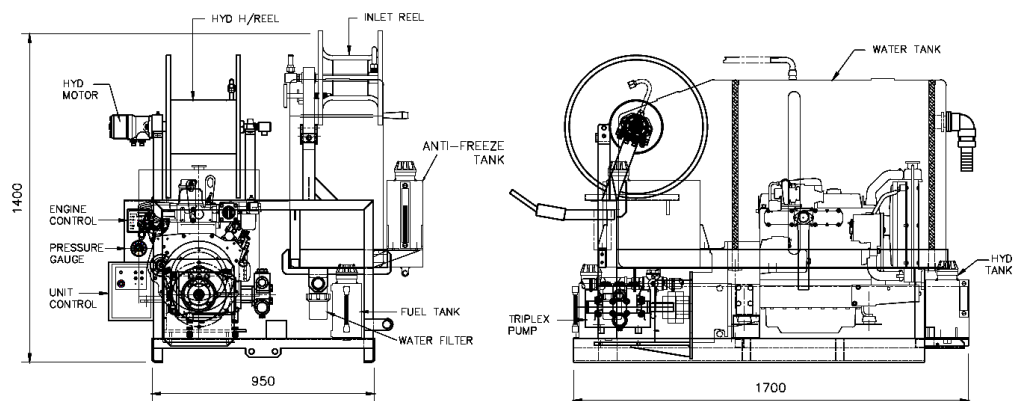

400 Series Van Pack

- Suitable for drains up to 350mm
- Hydraulic hose reel
- Ideal for fat & grease removal
- Radio remote control option

Model	400 Series Van Pack
Pressure and Flow	Up to 275 bar / Up to 60 litres per minute (4000 psi / 13 gpm) Up to 160 bar / Up to 85 litres per minute (2300 psi / 18 gpm) Up to 180 bar / Up to 75 litres per minute (2600 psi / 16 gpm) Up to 320 bar / Up to 46 litres per minute (4600 psi / 10 gpm)
Pump	Triplex plunger pump
Engine	48 hp water cooled diesel engine
Water Tank	Single - 390 litres (90 gallons) Twin - 780 litres (180 gallons)
Frame	Lightweight folded steel, shot blasted and powder coated
Hose Reel	Variable-speed hydraulic-rewind hose reel with 100m high-pressure hose capacity
Radio Remote (optional)	Supplied with a mains charger and 12v in-car charger. The remote can operate at a distance of 90m and allows the unit to be operated by a single operative.
Dimensions	1700 mm long x 1000 mm wide x 1470 mm high *
Weight	Dry weight from 634kg *
Suggested Accessories	- 1/2" Standard jetting hose - 90m (300ft) - 3 x 1/2" Standard drain jets (3r, 3r1f & 6r) - 1/2" Safety leader hose - 3m (10ft) - 1/2" Drain jet extension - 9"

* All weights and dimensions are approximate.

Flowplant Group Ltd

Gemini House, Brunel Road,
Churchfields Industrial Estate,
Salisbury, Wiltshire. SP2 7PU
United Kingdom

t: +44 (0)1722 325 424
f: +44 (0)1722 411 329
e: sales@flowplant.co.uk

- High Pressure
- Cleaner Solutions