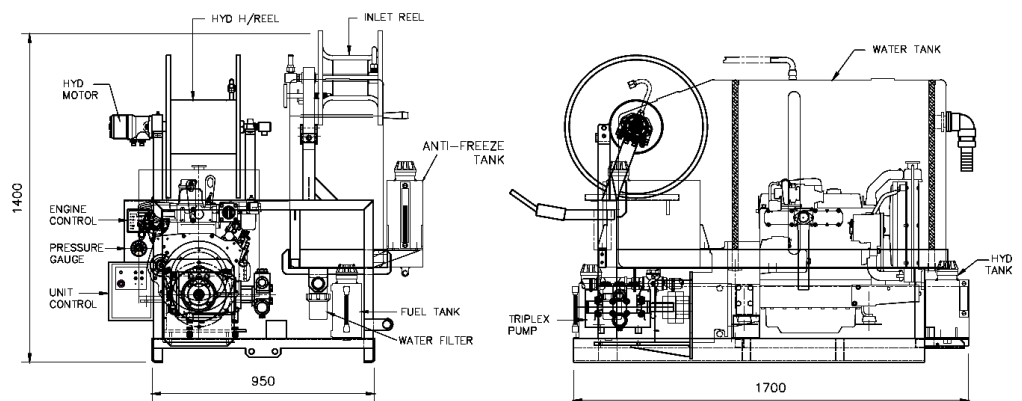

410 Series Van Pack

- Suitable for drains up to 350mm
- Hydraulic hose reel
- Ideal for fat & grease removal
- Radio remote control option

Model	410 Series Van Pack
Pressure and Flow	Up to 275 bar / Up to 60 litres per minute (4000 psi / 13 gpm)
Pump	Triplex plunger pump
Engine	Yanmar 45 hp water cooled diesel
Water Tank	Single - 390 litres (90 gallons) Twin - 780 litres (180 gallons)
Frame	Lightweight folded steel, shot blasted and powder coated
Hose Reel	Variable-speed hydraulic-rewind hose reel with 100m high-pressure hose capacity
Radio Remote (optional)	Supplied with a mains charger and 12v in-car charger. The remote can operate at a distance of 90m and allows the unit to be operated by a single operative.
Dimensions	1700 mm long x 1000 mm wide x 1470 mm high *
Weight	Dry weight from 634kg *
Suggested Accessories	- 1/2" Standard jetting hose - 90m (300ft) - 3 x 1/2" Standard drain jets (3r, 3r1f & 6r) - 1/2" Safety leader hose - 3m (10ft) - 1/2" Drain jet extension - 9"

* All weights and dimensions are approximate.

Flowplant Group Ltd

Gemini House, Brunel Road,
Churchfields Industrial Estate,
Salisbury, Wiltshire. SP2 7PU
United Kingdom

t: +44 (0)1722 325 424
f: +44 (0)1722 411 329
e: sales@flowplant.co.uk

- High Pressure
- Cleaner Solutions