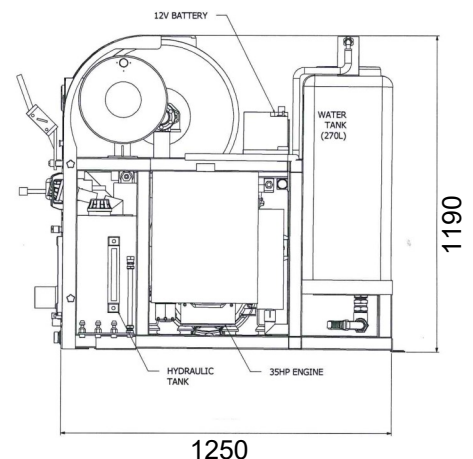

320 Series Van Pack

- Suitable for drains up to 300mm
- Compact design to suit smaller vans
- Latest low emission diesel engine
- Radio remote control standard
- Engine start/stop, pressure & flow control

Model	320 Series Van Pack
Pressure and Flow	Up to 200 bar / Up to 41 litres per minute (3000 psi / 9 gpm) Up to 160 bar / Up to 54 litres per minute (2300 psi / 12 gpm)
Pump	Triplex plunger pump
Engine	Kubota Stage 5 low emission water cooled diesel engine
Water Tank	Single - 400 litres (90 gallons)
Frame	Lightweight fibreglass canopy encasing a lightweight folded steel, shot blasted and powder coated frame
Hose Reel	Variable-speed hydraulic-rewind hose reel with 100m high-pressure hose capacity
Radio Remote	Supplied with a mains charger and 12v in-car charger. The remote can operate at a distance of 90m and allows the unit to be operated by a single operative.
Dimensions	1250mm long x 1200mm wide x 1190mm high *
Weight	Dry weight from 495kg *
Suggested Accessories	- 1/2" Standard jetting hose—90m (300ft) - 3 x 1/2" Standard drain jets (3r, 3r1f & 6r) - 1/2" Safety leader hose - 3m (10ft) - 1/2" Drain jet extension - 9"

* All weights and dimensions are approximate.

Flowplant Group Ltd

Gemini House, Brunel Road,
Churchfields Industrial Estate,
Salisbury, Wiltshire. SP2 7PU
United Kingdom

t: +44 (0) 1722 325 424
f: +44 (0) 1722 411 329
e: sales@flowplant.co.uk

- High Pressure
- Cleaner Solutions