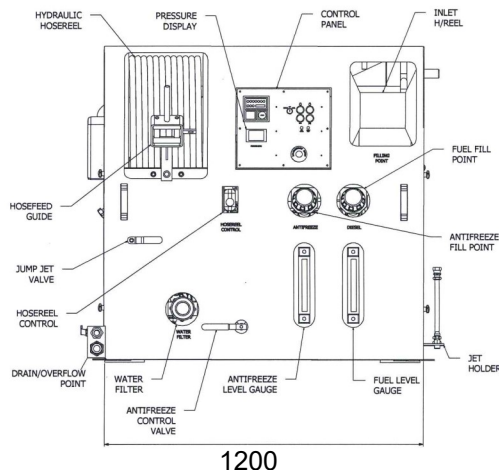

320 Series Van Pack

- Suitable for drains up to 300mm
- Compact design to suit smaller vans
- Latest low emission diesel engine
- Radio remote control standard
- Engine start/stop, pressure & flow control

Model	320 Series Van Pack
Pressure and Flow	Up to 200 bar / Up to 41 litres per minute (3000 psi / 9 gpm) Up to 160 bar / Up to 54 litres per minute (2300 psi / 12 gpm)
Pump	Triplex plunger pump
Engine	Kubota Stage 5 low emission water cooled diesel engine
Water Tank	Single - 400 litres (90 gallons)
Frame	Lightweight fibreglass canopy encasing a lightweight folded steel, shot blasted and powder coated frame
Hose Reel	Variable-speed hydraulic-rewind hose reel with 100m high-pressure hose capacity
Radio Remote	Supplied with a mains charger and 12v in-car charger. The remote can operate at a distance of 90m and allows the unit to be operated by a single operative.
Dimensions	1250mm long x 1200mm wide x 1190mm high *
Weight	Dry weight from 495kg *
Suggested Accessories	- 1/2" Standard jetting hose—90m (300ft) - 3 x 1/2" Standard drain jets (3r, 3r1f & 6r) - 1/2" Safety leader hose - 3m (10ft) - 1/2" Drain jet extension - 9"

* All weights and dimensions are approximate.

Flowplant Group Ltd

Gemini House, Brunel Road,
Churchfields Industrial Estate,
Salisbury, Wiltshire. SP2 7PU
United Kingdom

t: +44 (0) 1722 325 424
f: +44 (0) 1722 411 329
e: sales@flowplant.co.uk

- High Pressure
- Cleaner Solutions