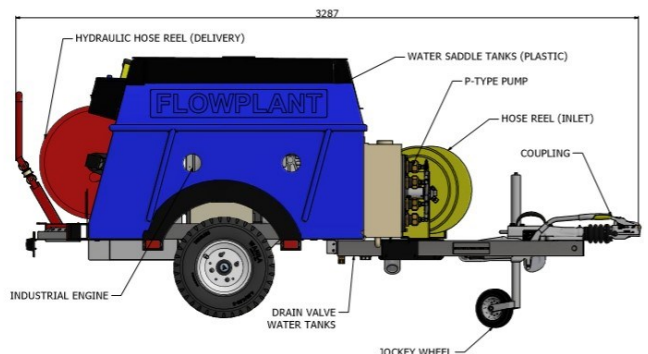

NB. Some items shown may be optional accessories