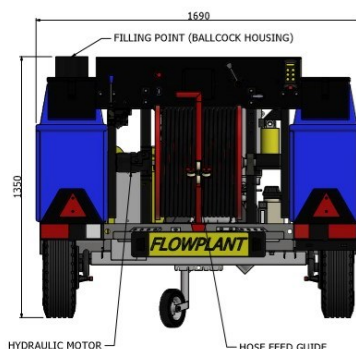

NB. Some items shown may be optional accessories